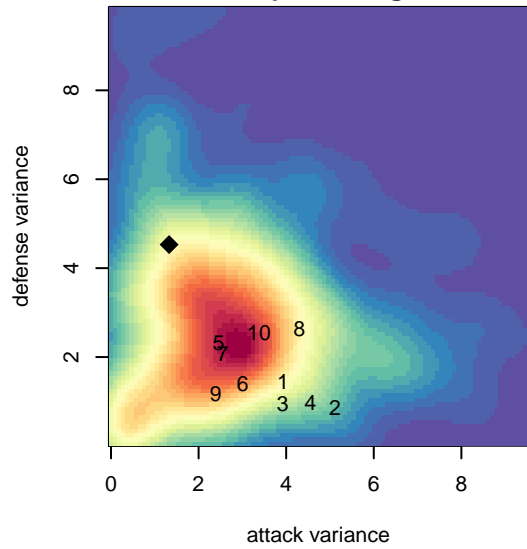

# IFC Red B04

Issaquah FC  
Issaquah, WA  
B04 total strength=48  
attack=0.14 defense=0.04  
fall league = NPSL Div 3 U11  
notes= Kiebertz 2015

alt names used:  
IFC Red  
IFC B04 Select Red/Kiebertz  
IFC B04 Select Red/Kiebertz

Venues played:  
2015 KCC BU11 Silver  
2015 NPSL Division 3 U11  
2015 Founders Cup B04

**attack and defense variance (black dot)  
relative to other teams  
and top 10 in region**

**attack and defense rating  
relative to others at age  
and all opponents in last 13 months**