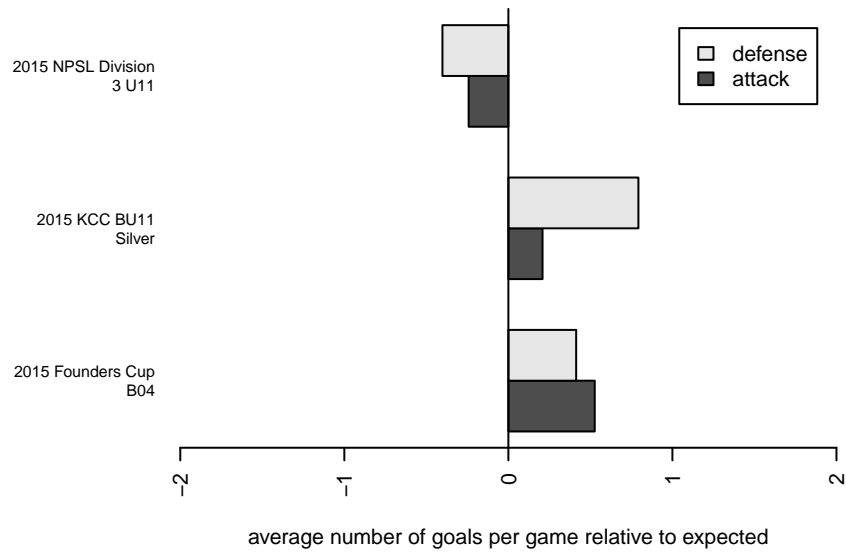

Performance relative to 13 month average