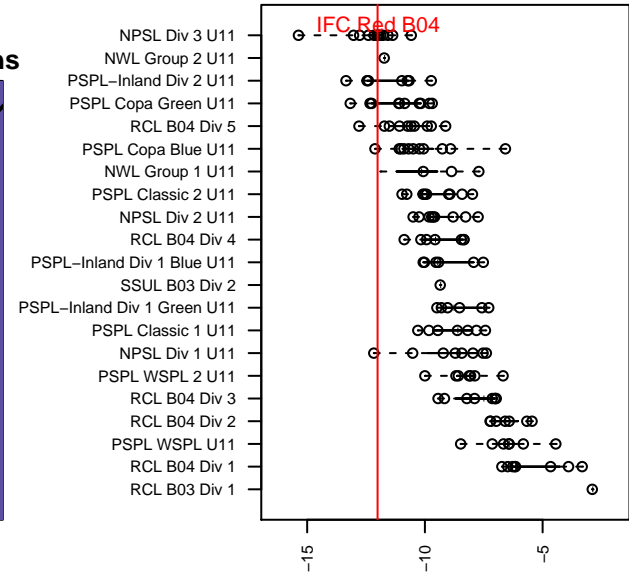

# IFC Red B04

Issaquah FC  
Issaquah, WA  
B04 total strength=48  
attack=0.14 defense=0.04  
fall league = NPSL Div 3 U11  
notes= Kiebertz 2015

alt names used:  
IFC Red  
IFC B04 Select Red/Kiebertz  
IFC B04 Select Red/Kiebertz

Venues played:  
2015 KCC BU11 Silver  
2015 NPSL Division 3 U11  
2015 Founders Cup B04

**attack and defense variance (black dot)  
relative to other teams  
and top 10 in region**

**attack and defense rating  
relative to others at age  
and all opponents in last 13 months**