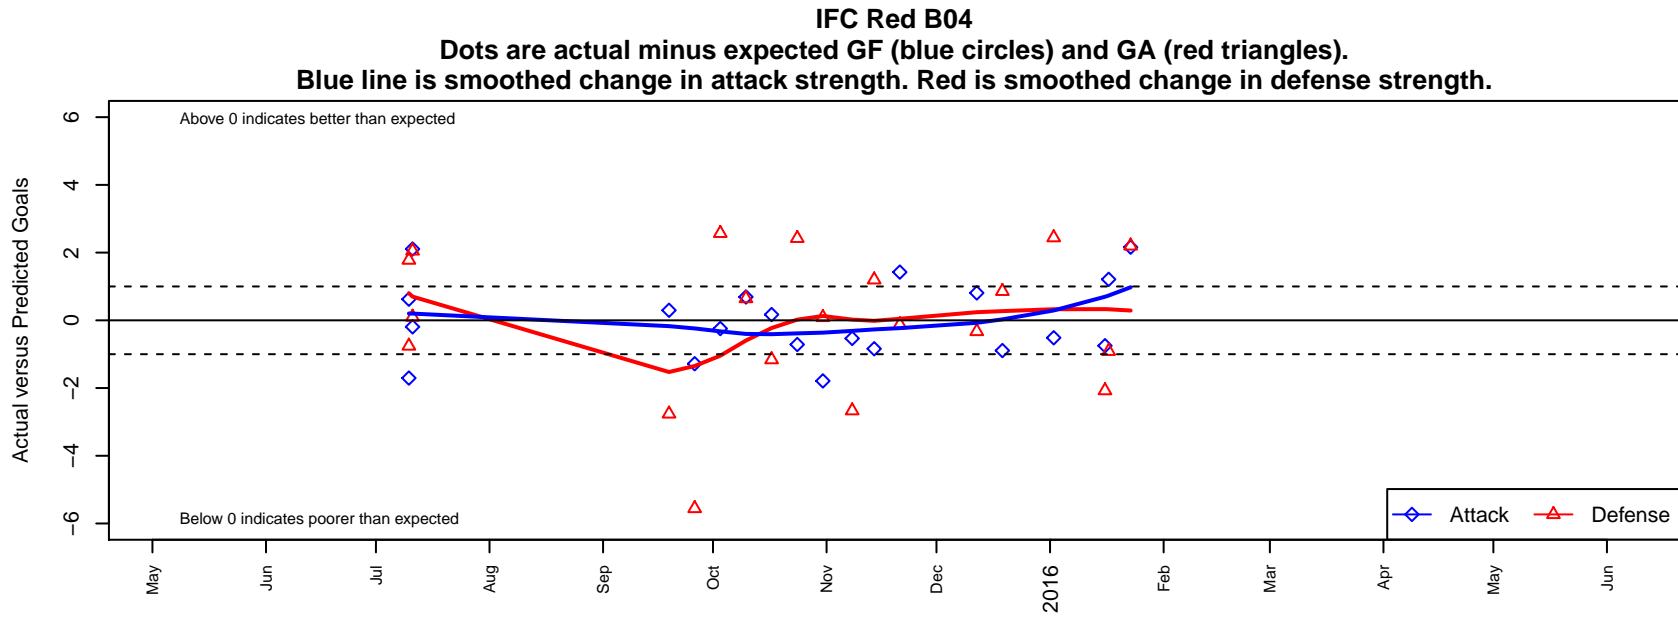

# IFC Red B04

Issaquah FC  
Issaquah, WA  
B04 total strength=48  
attack=0.14 defense=0.04  
fall league = NPSL Div 3 U11  
notes= Kiebertz 2015

alt names used:  
IFC Red  
IFC B04 Select Red/Kiebertz  
IFC B04 Select Red/Kiebertz

Venues played:  
2015 KCC BU11 Silver  
2015 NPSL Division 3 U11  
2015 Founders Cup B04

**attack and defense variance (black dot)  
relative to other teams  
and top 10 in region**

**attack and defense rating  
relative to others at age  
and all opponents in last 13 months**